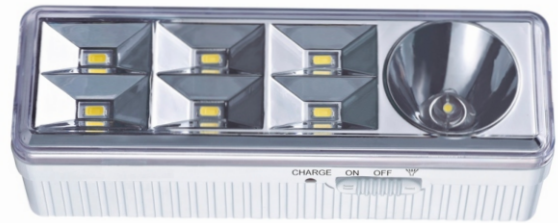

Emergency Wall Lights

WM-77

WM-121

WM-77-B